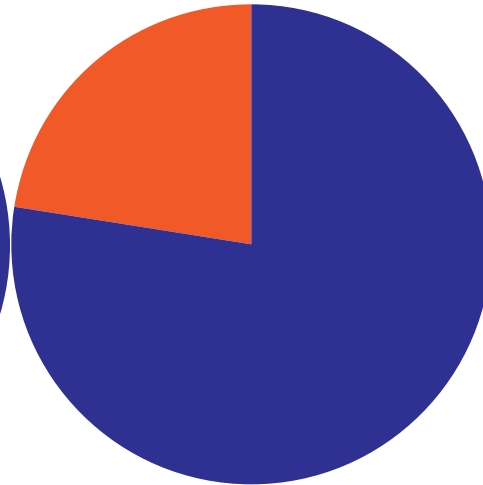

**METS' OUTFIELDERS
RBI (2017)**

TEBOW (39)
MORA (38)
BEERRA (30)
DIEHL (15)
ZABOLA (12)

METS' SLG (2017)

CONFRONTO (1.000)
FLORES (0.875)
TEBOW (0.522)

TEBOW'S SO'S (2017)

FIREFLIES (69)
METS (29)

**TEBOW'S D'S, T'S,
HR'S (2017)**