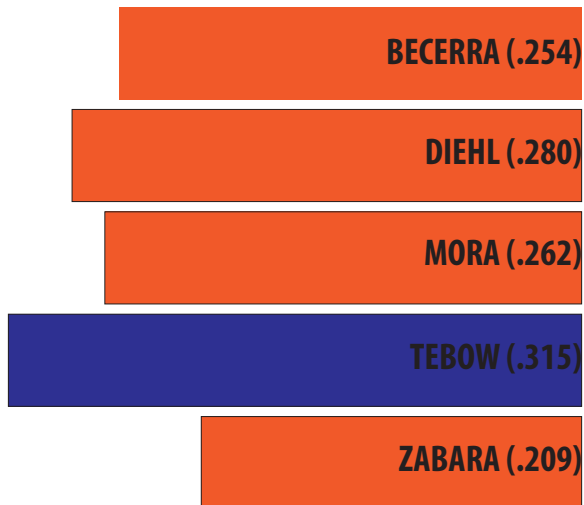

METS' OUTFIELDERS BA'S (2017)